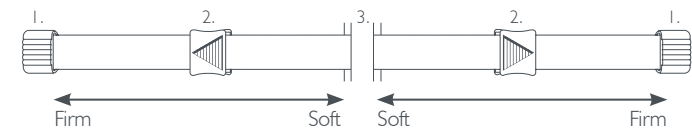

Comfort adjuster slats

The firmness of the slat system on the slatted base and adjustable electric bases can be controlled through the use of cleverly designed comfort adjusters positioned in the lumbar region of the system. Moving the adjusters to the outside edge of the system will create a firmer feel, whilst positioning them centrally will create a softer feel. Other comfort levels can be achieved by moving the adjuster between the soft and firm positions.