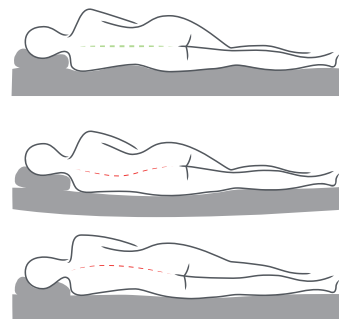

Mattresses

Time costs nothing, but spending time choosing the right mattress is an investment in your health, happiness and well-being. A good night's sleep depends on a number of factors, but selecting the right mattress is the foundation to a restful and relaxing sleep – night or day.

The Signature Collection of mattresses represents Dunlopillo's blueprint for absolute comfort. Each one of our 10 mattresses offers a truly unique environment to rest, relax and unwind. Each mattress has been designed to provide excellent postural support, whilst delivering a level of unique luxury that is unparalleled.

Our advice... please take your time to choose your perfect Dunlopillo mattress.

Choosing the right mattress

It is very important to consider the support your body needs... a neutral position is essential, one in which your spine has correct natural curvature and your head, shoulders, waist and legs are in proper alignment.

A bed that is too soft or too firm will cause your body core to fall out of neutral alignment leading to persistent discomfort and restless sleep patterns.