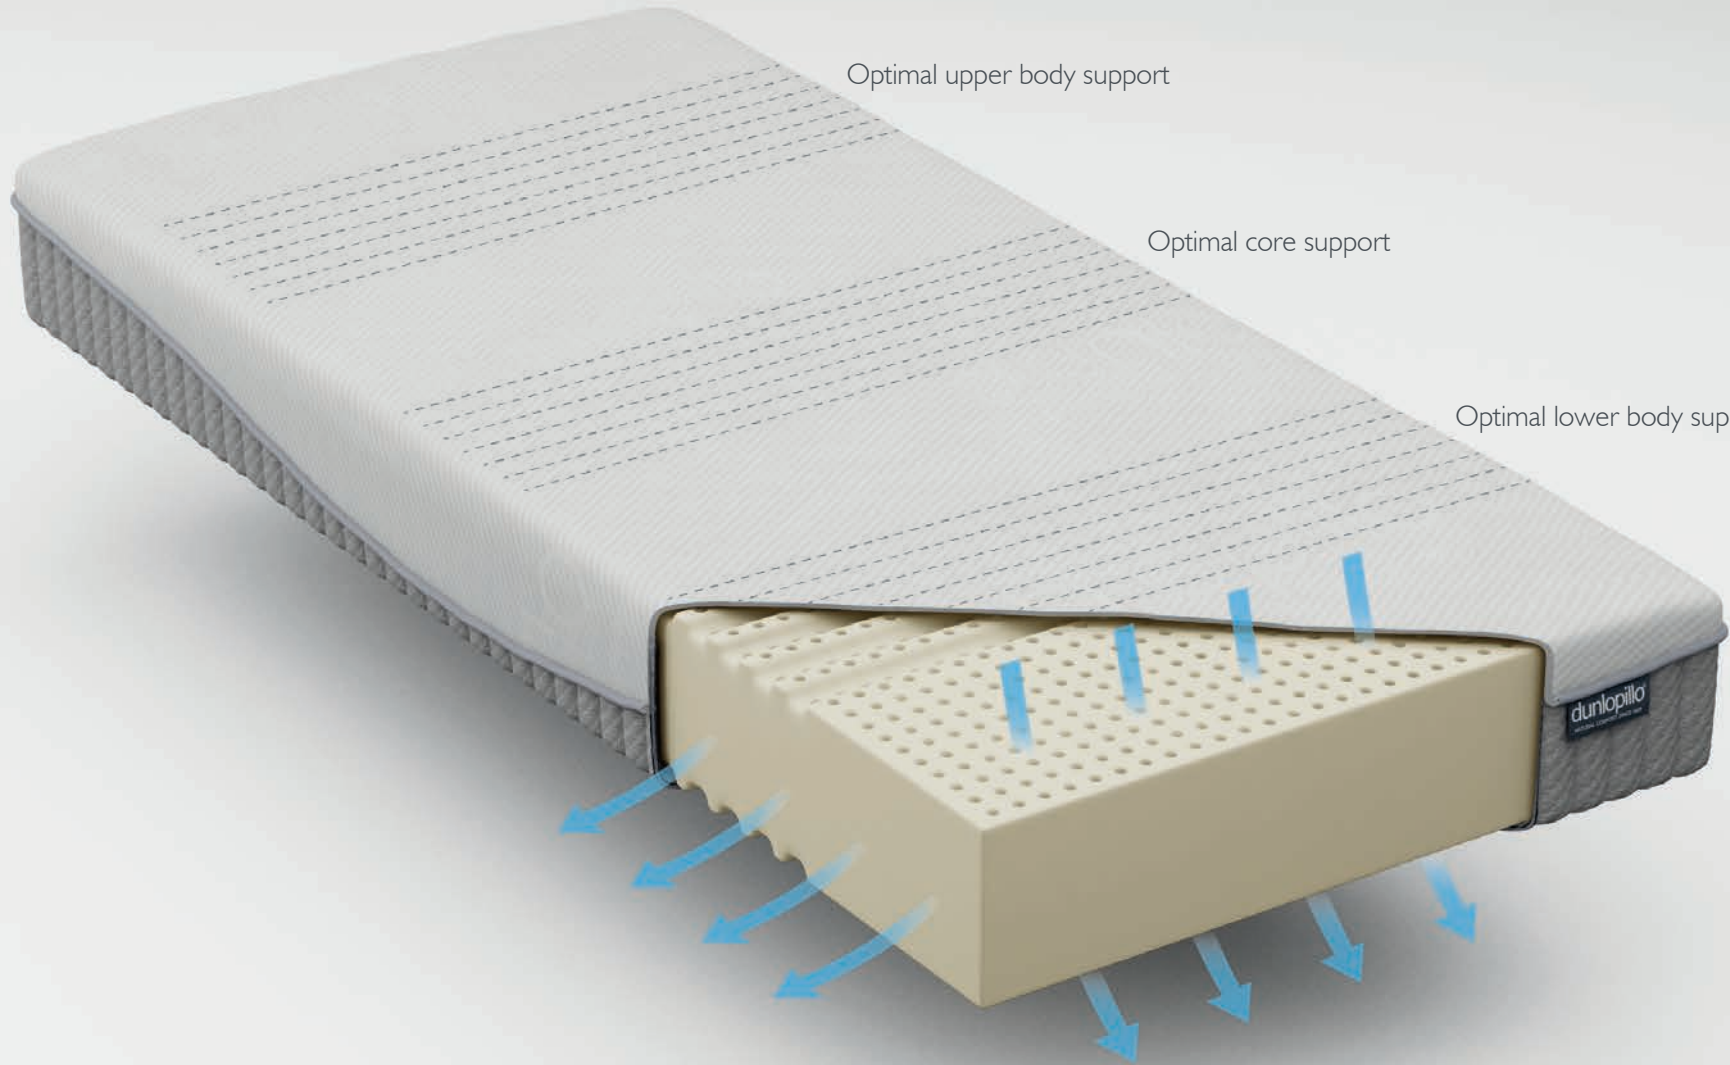

Breathable

Dunlopillo latex's open cell structure is made up of millions of interconnecting microscopic air bubbles, which not only ensures a very supportive mattress, but also promotes constant air circulation. Natural movement during the night helps ventilate the mattress and keeps the bed at a constant and comfortable temperature.

Dunlopillo latex mattresses are designed to deliver long lasting performance by utilising their natural resilience to hold their shape and remain durable for years to come.

Health and wellbeing

Natural latex has anti-allergenic, anti-bacterial and anti-microbial properties.

Maintenance free

Designed to make life easier, Dunlopillo mattresses are completely maintenance free. Once on your base the mattress doesn't need to be moved again - no need to rotate or flip.

Progressive comfort

Dunlopillo latex instantly responds and adapts to individual profiles and movements and encourages deeper and more restful sleep.

Optimal upper body support

Optimal core support

Optimal lower body support